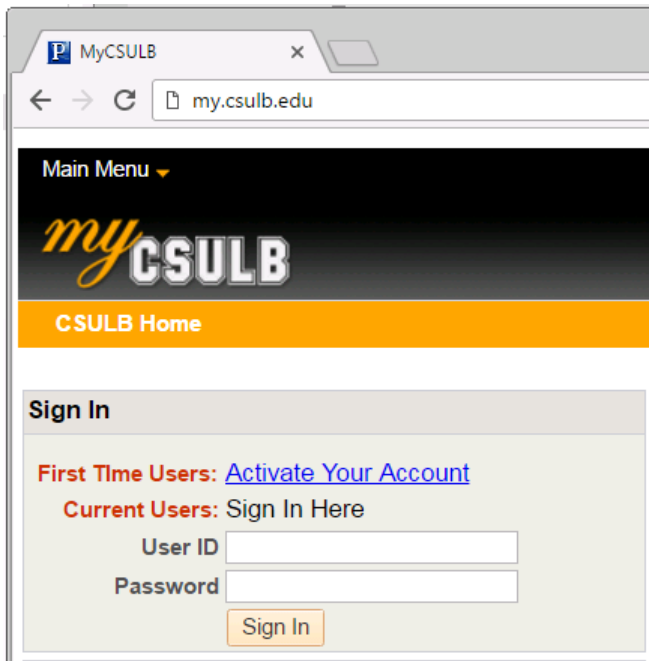

MyCSULB Service Centers (Employees)

New MyCSULB Service Centers to be added in Single Sign-On (SSO) August 2017

Step 1: Log in at sso.csulb.edu or my.cms.csulb.edu	Step 2: Main Page (Faculty and Employee Service Centers appear based on role)
	
<i>Figure 1: Screenshot of Single Sign-On login page</i>	<i>Figure 2: Screenshot of the new MyCSULB service centers to be available in SSO</i>

Current MyCSULB Service Centers (To Be Retired August 2017)

Log in at my.cms.csulb.edu	Main Page (Faculty and Employee Service Centers appear based on role) after logging in
-----------------------------------	---

Figure 3: Screenshot of the current MyCSULB login page that will be retired

Figure 4: Screenshot of the service centers currently available in MyCSULB that will be retired